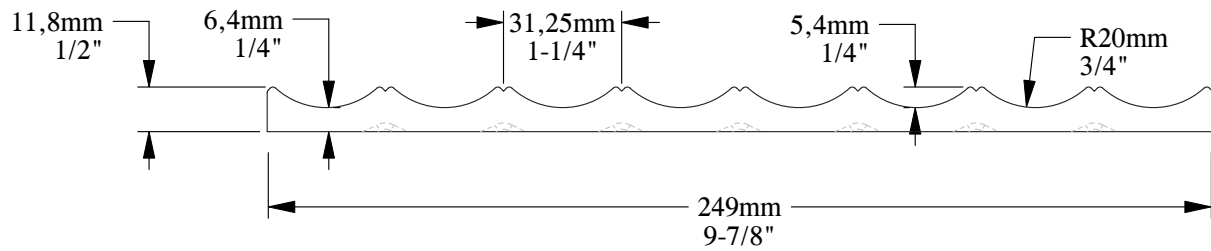

SCALE 1:2

SCALE 1:2

Installation area: 0,5m<sup>2</sup>

**ORAC**<sup>®</sup>  
DECOR

Biekorfstraat 32  
8400 Oostende - Belgium  
Tel +32 (0)59 80 32 52  
www.oracdecor.com  
info@oracdecor.com

Part name: W109

Designed by: ORAC

Designed on: 04-Jan-2019

Unless otherwise specified: all dimensions are in millimeters and inches, scale 1:1, length 2 meters

All information in this document is Orac's exclusive property. It may in no case be reproduced, even partly, be communicated to a third party or used for any possible purpose without ORAC's express written permission. Further legal information can be found at <https://www.oracdecor.com/en/general-sales-conditions>